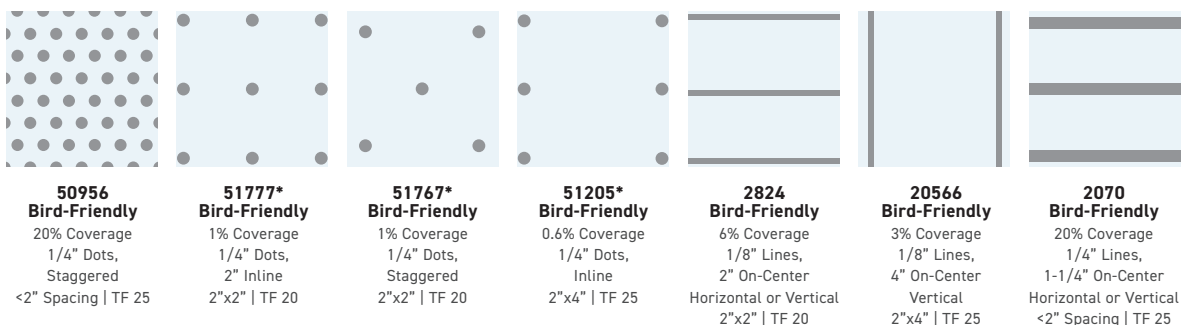

Silkscreen Patterns

Standard Silkscreen Patterns

* Patterns >60% are available in white and translucent colors only

Bird-Friendly Standard Silkscreen Patterns

* Also available in SoarSafe™ first-surface, laser etched glass