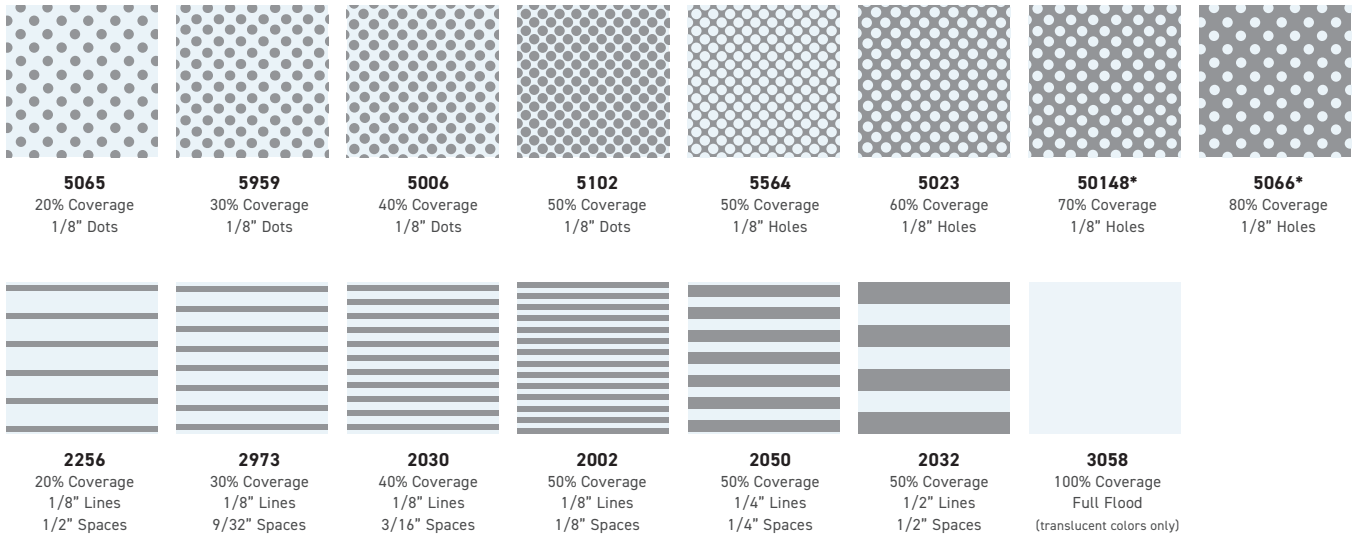

Silkscreen Patterns

Standard Silkscreen Patterns

* Patterns >60% are available in white and translucent colors only

Bird-Friendly Standard Silkscreen Patterns

* Also available in SoarSafe™ first-surface, laser etched glass